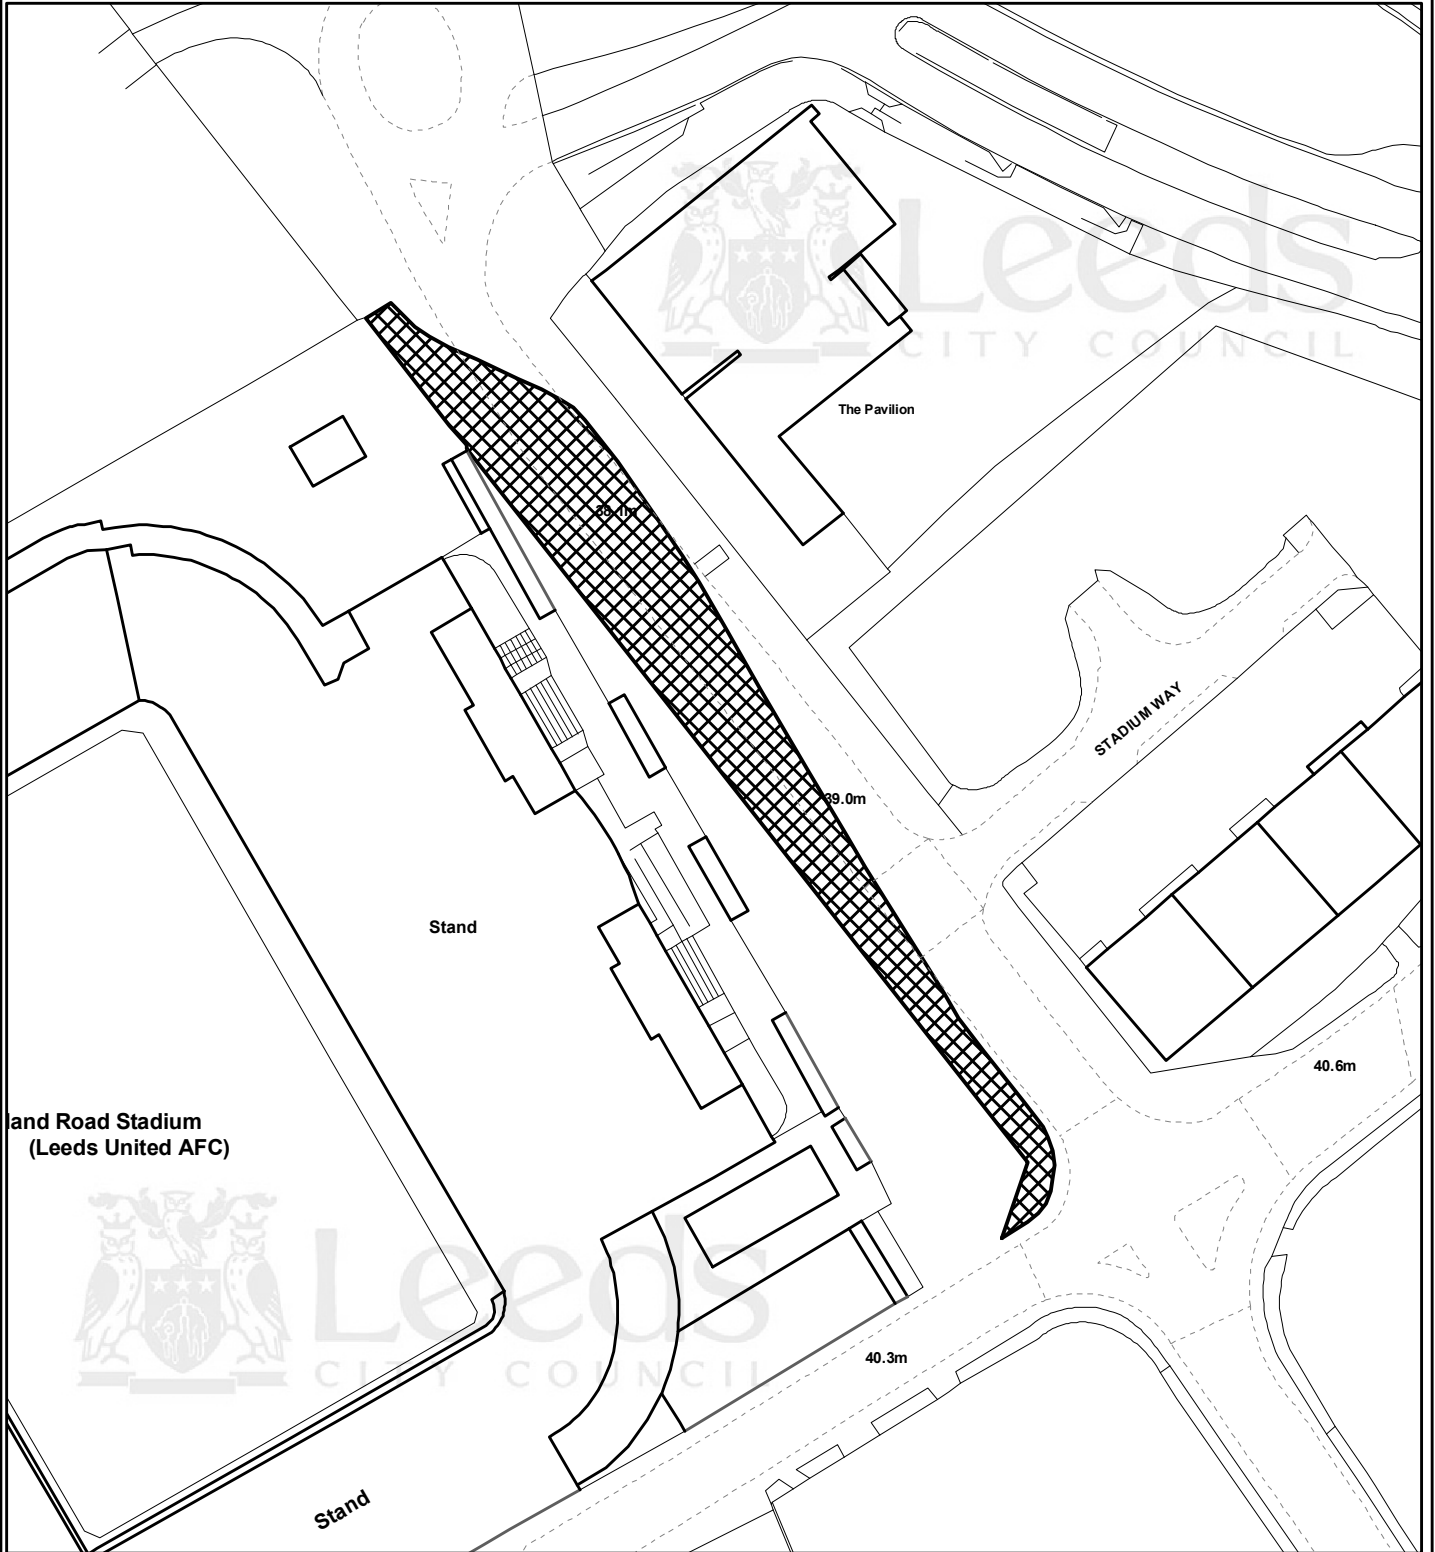

PLAN 2

**LAND TO BE SOLD TO LUFC UNDER LOWFIELDS ROAD
HOLBECK
LEEDS LS11**

Leeds
CITY COUNCIL

(c) Crown Copyright and database right [2011]
Ordnance Survey LA100019567

PREP BY B. HAZELWOOD
DATE 10/05/2011
OS No SE2831SW
Scale 1:1,250

PLAN No 14453/P